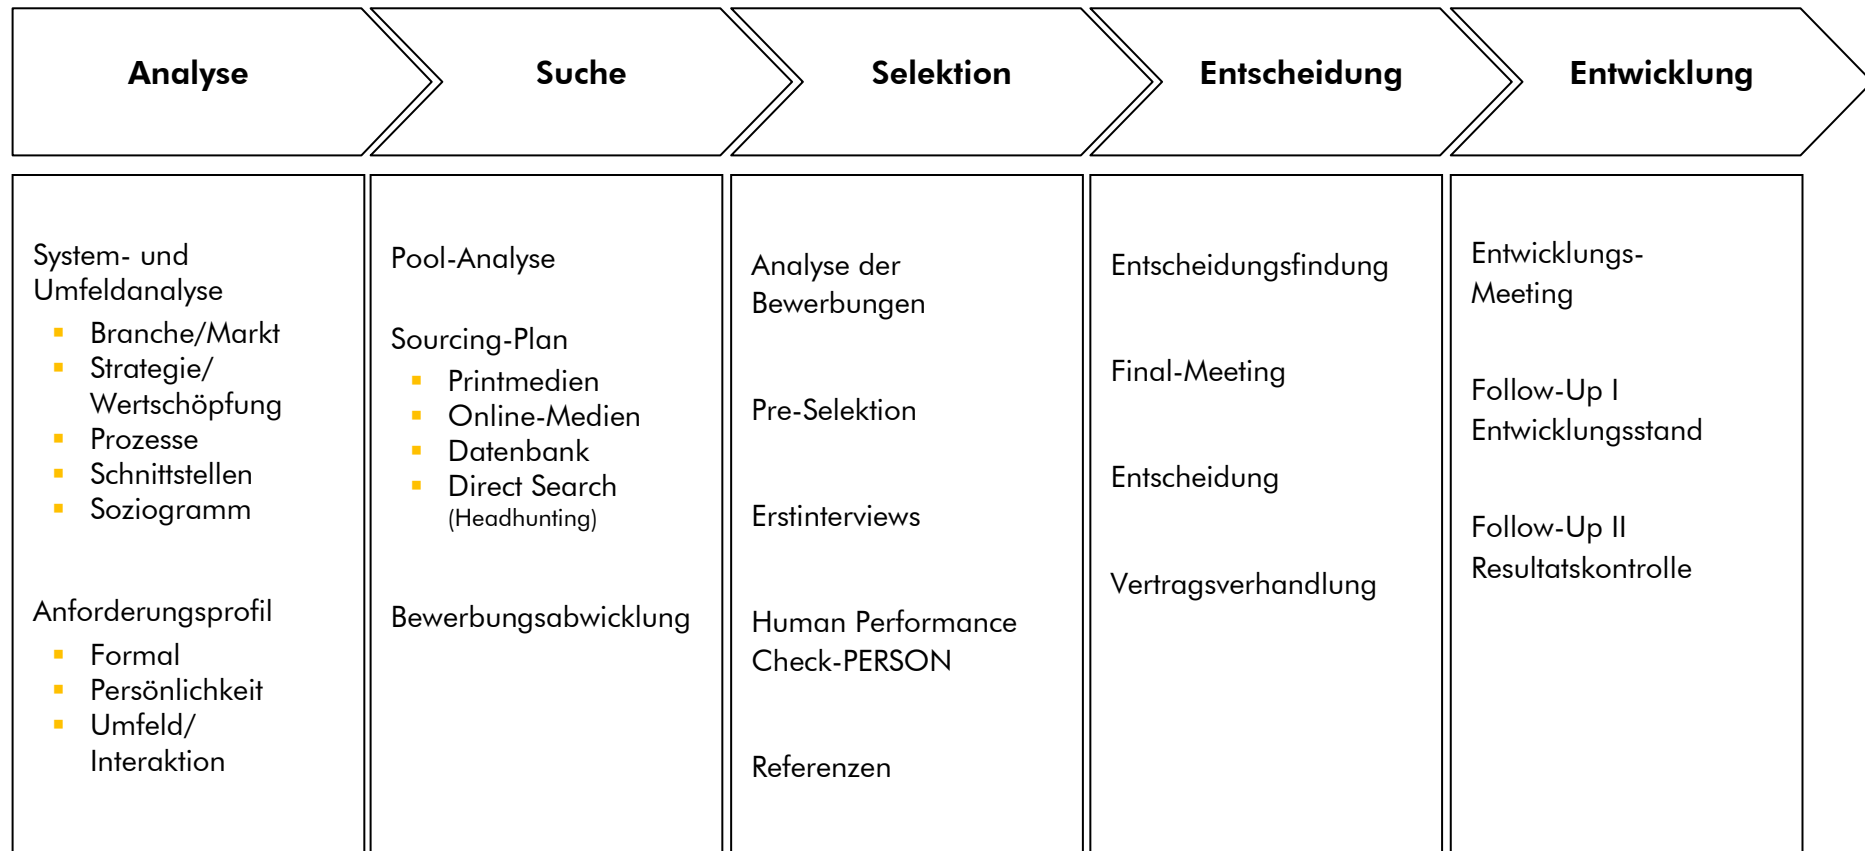

LEADERSHIP SEARCH & SELECTION Ablauf

ALBRECHT BUSINESS COACHING GMBH
The Leadership Company

Chimanistraße 25
A-1190 Wien
phone +43-1-3200032-0; fax -44
www.albrechtbusinesscoaching.at

© Albrecht Business Coaching GmbH, 2011
Änderungen vorbehalten
10/2011 | Printed in Austria